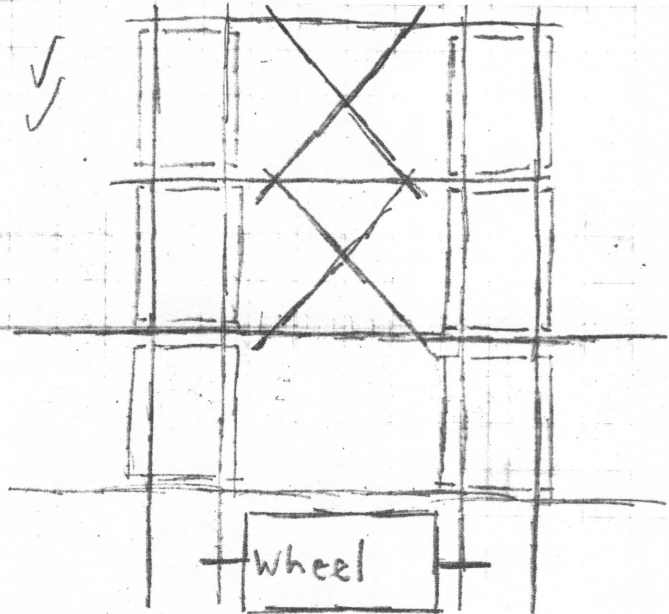

## Key Dimensions

- Barrel 3'x2'
- Waterwheel 4'x2'

## Detail of Wheel Mount